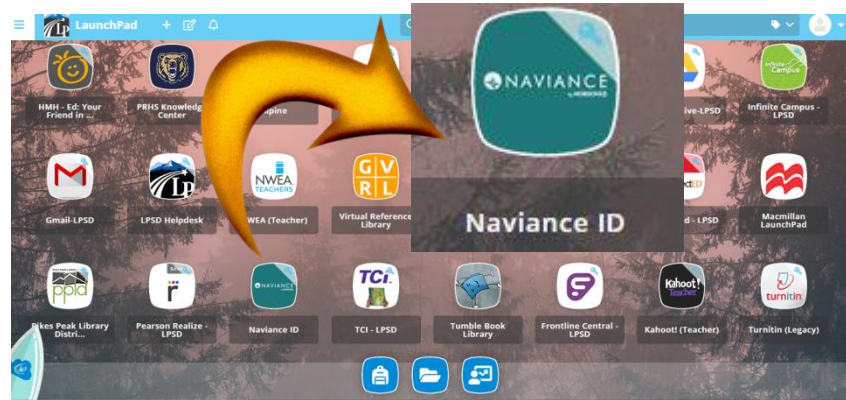

# CANVAS

To access Canvas:

1. Login to Classlink
2. Look for the Canvas icon on your launchpad:

# INFINITE CAMPUS

To access IC:

1. Login to Classlink
2. Look for the IC icon on your launchpad:

# NAVIANCE

To access Naviance:

1. Login to Classlink
2. Look for the Naviance icon on your launchpad: