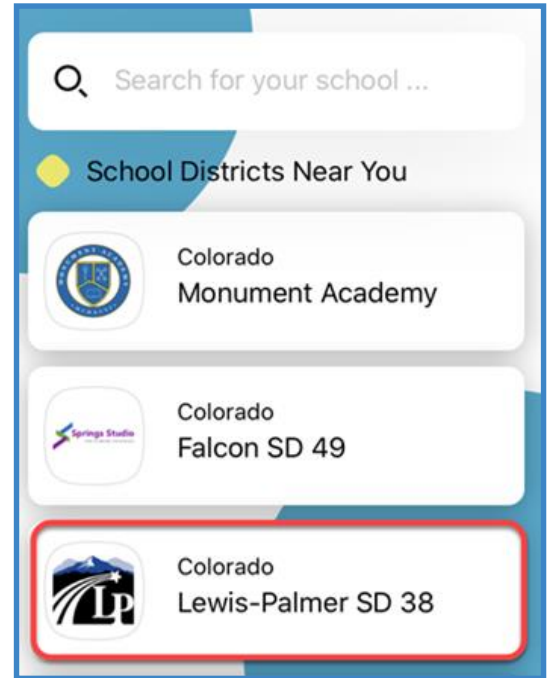

# GETTING INTO CLASSLINK

From a computer:

1. **classlink.lewispalmer.org** OR under the **LPSD Bookmarks tab** at the top of your browser (when signed in at school).
2. Login with your school login & password (only first.last - not your entire email).

# GETTING INTO CLASSLINK

From a mobile device:

1. Search & download the **Classlink Launchpad** app from your app store.
2. Select Lewis-Palmer SD 38 as your school district.
3. Login with your school login & password (only **first.last** - not your entire email).