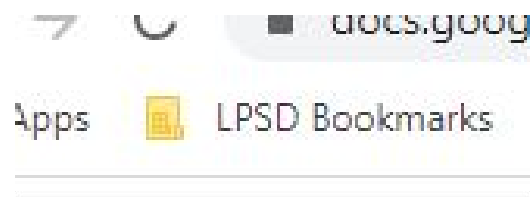

GETTING INTO CLASSLINK

From a computer:

1. **classlink.lewispalmer.org** OR under the **LPSD Bookmarks tab** at the top of your browser (when signed in at school).
2. Login with your school login & password (only first.last - not your entire email).