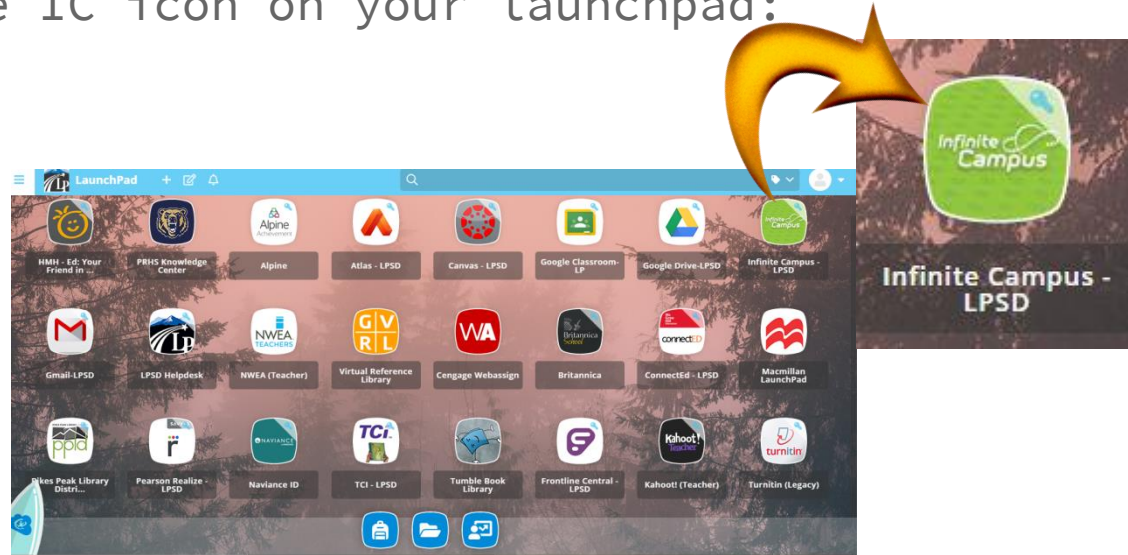

# CANVAS

To access Canvas:

1. Login to Classlink
2. Look for the Canvas icon on your launchpad:

# INFINITE CAMPUS

To access IC:

1. Login to Classlink
2. Look for the IC icon on your launchpad:

# NAVIANCE

To access Naviance:

1. Login to Classlink
2. Look for the Naviance icon on your launchpad: