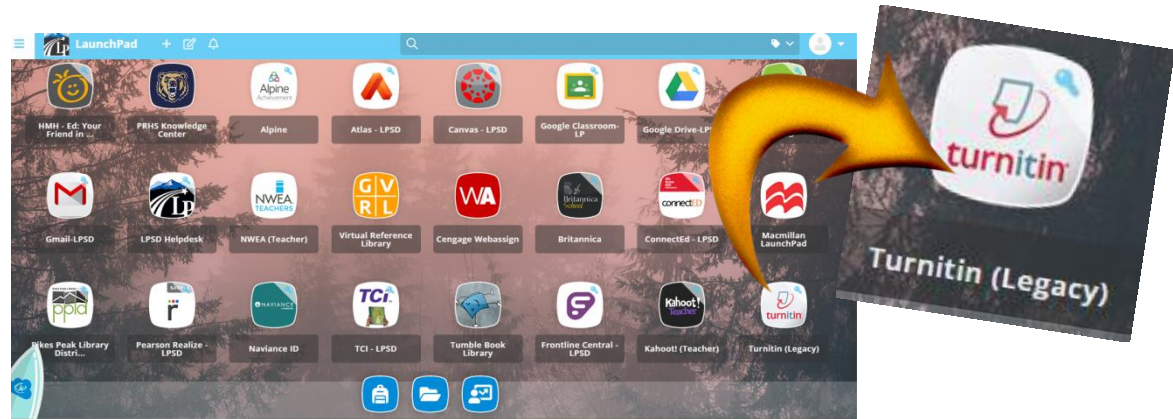

# INFINITE CAMPUS

To access IC:

1. Login to Classlink
2. Look for the IC icon on your launchpad:

# NAVIANCE

To access Naviance:

1. Login to Classlink
2. Look for the Naviance icon on your launchpad:

# TURNITIN

To access Turnitin:

1. Login to Classlink
2. Look for the Turnitin icon on your launchpad: