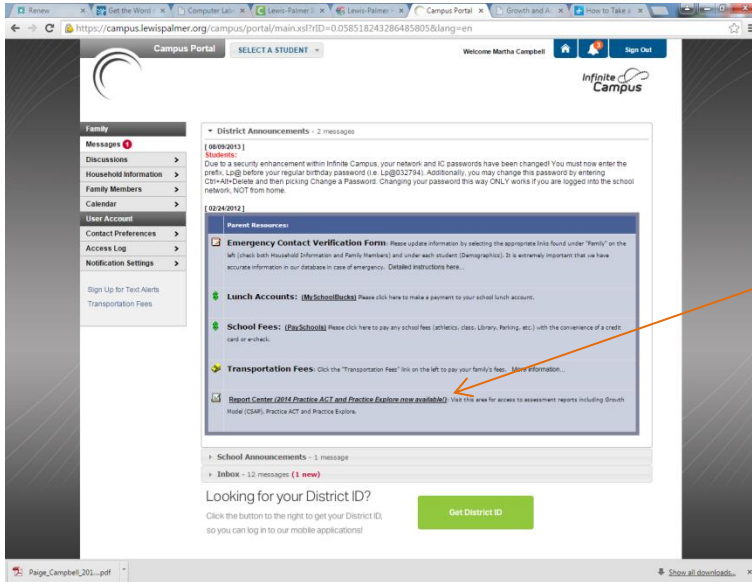

2. Under Parent Resources, in the District Announcements box, at the bottom of the blue box you will find Report Center (PSAT and NWEA)

3. After clicking on the link you must log in again.