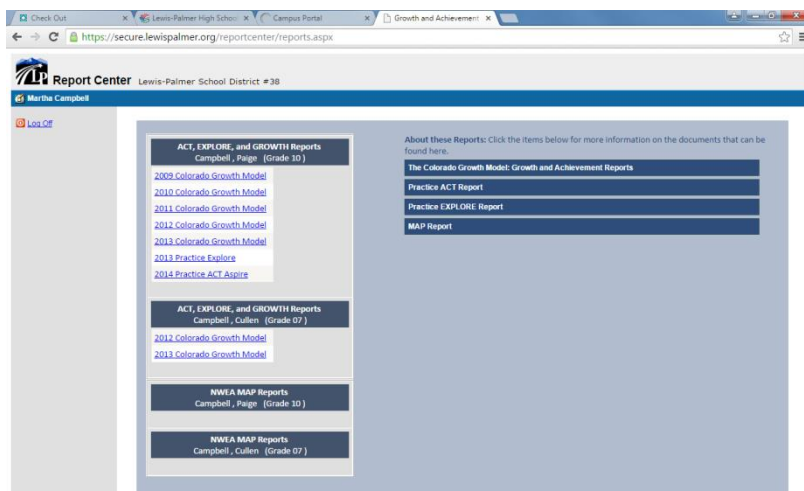

Palmer Ridge High School
October 9, 2018

ATTENTION 9, 10 AND 11 GRADES!

The Local PSAT data is now available for parents/students to access through the Infinite Campus Parent portal Report Center. Our staff will be using these results to guide instruction in some of our classrooms. Please refer to attachments to view your student's results.

1. Go to LPSD or school website and log into Infinite Campus

2. Under Parent Resources, in the District Announcements box, at the bottom of the blue box you will find Report Center (PSAT and NWEA)

3. After clicking on the link you must log in again.