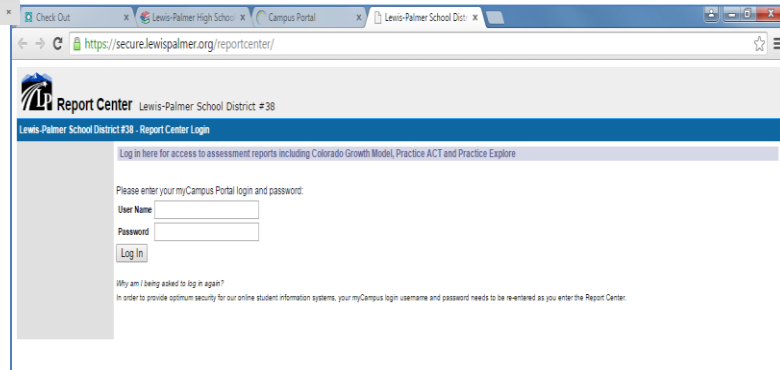

4. Click on the link to access the correct report